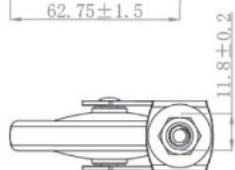

PRODUCT SHEET

Description:

Tea Trolley Castor $\varnothing 73,5\text{mm}$ "Tacitus", White, W/Stem M8x15mm, MH: 98mm, PA Track, Loading Capacity 12kg

Item number:

08.01.112-0

| Units | Box | Carton | HS Code | Barcode |
|-------|-----|--------|------------|---|
| Pcs. | | | 8302200090 |  5704866520034 |