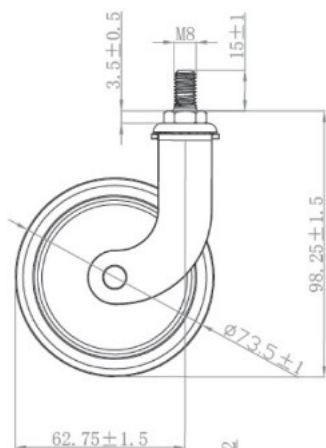

PRODUCT SHEET

Description:

Tea Trolley Castor $\varnothing 73,5\text{mm}$ "Tacitus", White, W/Stem M8x15mm, MH: 98mm, PA Track, Loading Capacity 12kg

Item number:

08.01.112-0

| Units | Box | Carton | HS Code | Barcode |
|-------|-----|--------|------------|---|
| Pcs. | | | 8302200090 |  5704866520034 |